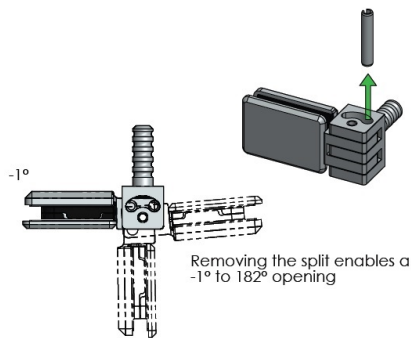

PRODUCT SHEET

Description:

Door Hinge "Bonsai", Wood/Glass or Wood/HPL, Brass Polished For 4-6mm Glass Door & 12mm Cabinet Side, 92/182DG Opening,, Load Capacity: 5 kg. Per Hinge, Max Door Size: 600x2000x6mm

Item number:

15.06.532-0

Units	Box	Carton	HS Code	Barcode
Pcs.	1	100	8302100090	
				5704866512305

Standard opening angle: -1° to 92°

SISO A/S

Mileparken 11
DK-2740 Skovlunde
Denmark
VAT: DK 24786013

Phone +45 45 830 900