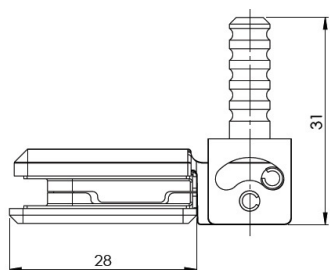

PRODUCT SHEET

Description:

Door Hinge "Bonsai", Wood/Glass or Wood/HPL, Brass Polished For 4-6mm Glass Door & 12mm Cabinet Side, 92/182DG Opening,, Load Capacity: 5 kg. Per Hinge, Max Door Size: 600x2000x6mm

Item number:

15.06.532-0

Units	Box	Carton	HS Code	Barcode
Pcs.	1	100	8302100090	
				5704866512305

Standard opening angle: -1° to 92°

SISO A/S

Mileparken 11
DK-2740 Skovlunde
Denmark
VAT: DK 24786013

Phone +45 45 830 900