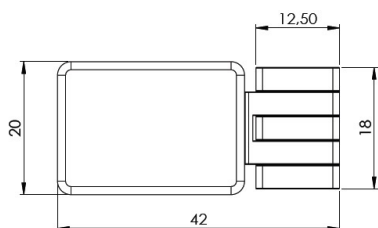

PRODUCT SHEET

Description:

Door Hinge "Bonsai", Wood/Glass or Wood/HPL, Brass Polished For 4-6mm Glass Door & 12mm Cabinet Side, 92/182DG Opening,, Load Capacity: 5 kg. Per Hinge, Max Door Size: 600x2000x6mm

Item number:

15.06.532-0

Units	Box	Carton	HS Code	Barcode
Pcs.	1	100	8302100090	
				5704866512305

Standard opening angle: -1° to 92°

SISO A/S

Mileparken 11
DK-2740 Skovlunde
Denmark
VAT: DK 24786013

Phone +45 45 830 900