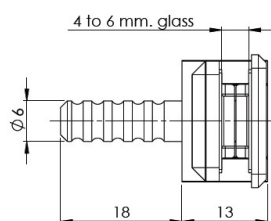

PRODUCT SHEET

Description:

Door Hinge "Bonsai", Wood/Glass or Wood/HPL, Brass Polished For 4-6mm Glass Door & 12mm Cabinet Side, 92/182DG Opening,, Load Capacity: 5 kg. Per Hinge, Max Door Size: 600x2000x6mm

Item number:

15.06.532-0

Units	Box	Carton	HS Code	Barcode
Pcs.	1	100	8302100090	
				5704866512305

Standard opening angle: -1° to 92°

SISO A/S

Mileparken 11
DK-2740 Skovlunde
Denmark
VAT: DK 24786013

Phone +45 45 830 900